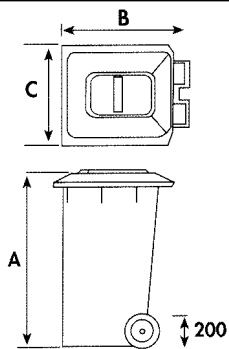

MacDonald MGB's

MGB 60

A	643mm
B	545mm
C	475mm

MGB 80

A	785mm
B	545mm
C	470mm

MGB 120

A	960mm
B	540mm
C	480mm

MGB 120

A	1055mm
B	545mm
C	480mm

Material - high density polyethylene
Standard Colours - green, nature green, grey, blue, red, yellow
Options - hot stamped logo, locking devices

NOTE:
Dimensions are approximate only and may vary depending on production