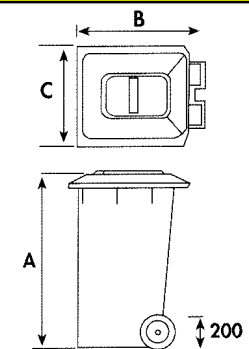

MacDonald MGB's

MGB 60

A	643mm
B	545mm
C	475mm

MGB 80

A	785mm
B	545mm
C	470mm

MGB 120

A	960mm
B	540mm
C	480mm

MGB 120

A	1055mm
B	545mm
C	480mm

Material - high density polyethylene
Standard Colours - green, nature green, grey, blue, red, yellow
Options - hot stamped logo, locking devices

NOTE:
Dimensions are approximate only and may vary depending on production