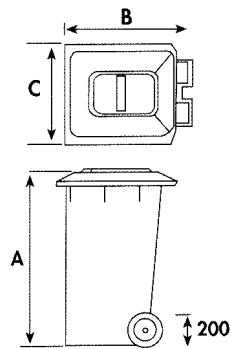

MacDonald MGB's

MGB 60

A	643mm
B	545mm
C	475mm

MGB 80

A	785mm
B	545mm
C	470mm

MGB 120

A	960mm
B	540mm
C	480mm

MGB 120

A	1055mm
B	545mm
C	480mm

Material - high density polyethylene
Standard Colours - green, nature green, grey, blue, red, yellow
Options - hot stamped logo, locking devices

NOTE:
Dimensions are approximate only and may vary depending on production