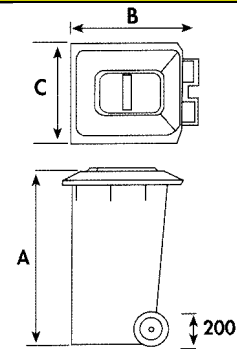

MacDonald MGB's

MGB 60

A	643mm
B	545mm
C	475mm

MGB 80

A	785mm
B	545mm
C	470mm

MGB 120

A	960mm
B	540mm
C	480mm

MGB 120

A	1055mm
B	545mm
C	480mm

Material - high density polyethylene
Standard Colours - green, nature green, grey, blue, red, yellow
Options - hot stamped logo, locking devices

NOTE:
Dimensions are approximate only and may vary depending on production