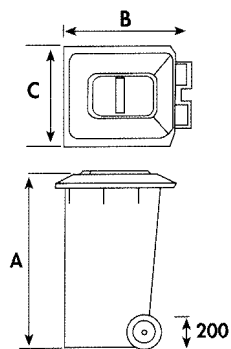

MacDonald MGB's

MGB 240

A 1080mm
B 715mm
C 580mm

MGB 360

A 1100mm
B 860mm
C 625mm

MGB 660

A 1200mm
B 1360mm
C 800mm

MGB 1100

A 1340mm
B 1360mm
C 1025mm

Material - high density polyethylene
Standard Colours - green, nature green, grey, blue, red, yellow
Options - hot stamped logo, locking devices

NOTE:
Dimensions are approximate only and may vary depending on production