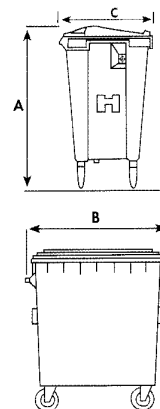

MacDonald MGB's

MGB 240

A 1080mm
B 715mm
C 580mm

MGB 360

A 1100mm
B 860mm
C 625mm

MGB 660

A 1200mm
B 1360mm
C 800mm

MGB 1100

A 1340mm
B 1360mm
C 1025mm

Material - high density polyethylene
Standard Colours - green, nature green, grey, blue, red, yellow
Options - hot stamped logo, locking devices

NOTE:
Dimensions are approximate only and may vary depending on production