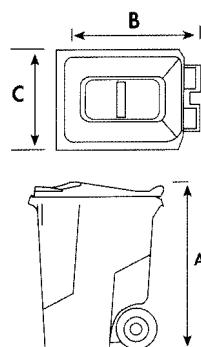

MacDonald MGB's

MGB 240

A 1080mm
B 715mm
C 580mm

MGB 360

A 1100mm
B 860mm
C 625mm

MGB 660

A 1200mm
B 1360mm
C 800mm

MGB 1100

A 1340mm
B 1360mm
C 1025mm

Material - high density polyethylene
Standard Colours - green, nature green, grey, blue, red, yellow
Options - hot stamped logo, locking devices

NOTE:
Dimensions are approximate only and may vary depending on production