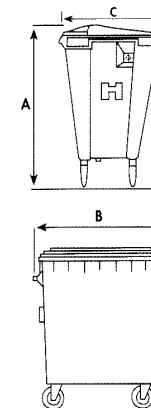

MacDonald MGB's

MGB 240

A 1080mm
B 715mm
C 580mm

MGB 360

A 1100mm
B 860mm
C 625mm

MGB 660

A 1200mm
B 1360mm
C 800mm

MGB 1100

A 1340mm
B 1360mm
C 1025mm

Material - high density polyethylene
Standard Colours - green, nature green, grey, blue, red, yellow
Options - hot stamped logo, locking devices

NOTE:
Dimensions are approximate only and may vary depending on production